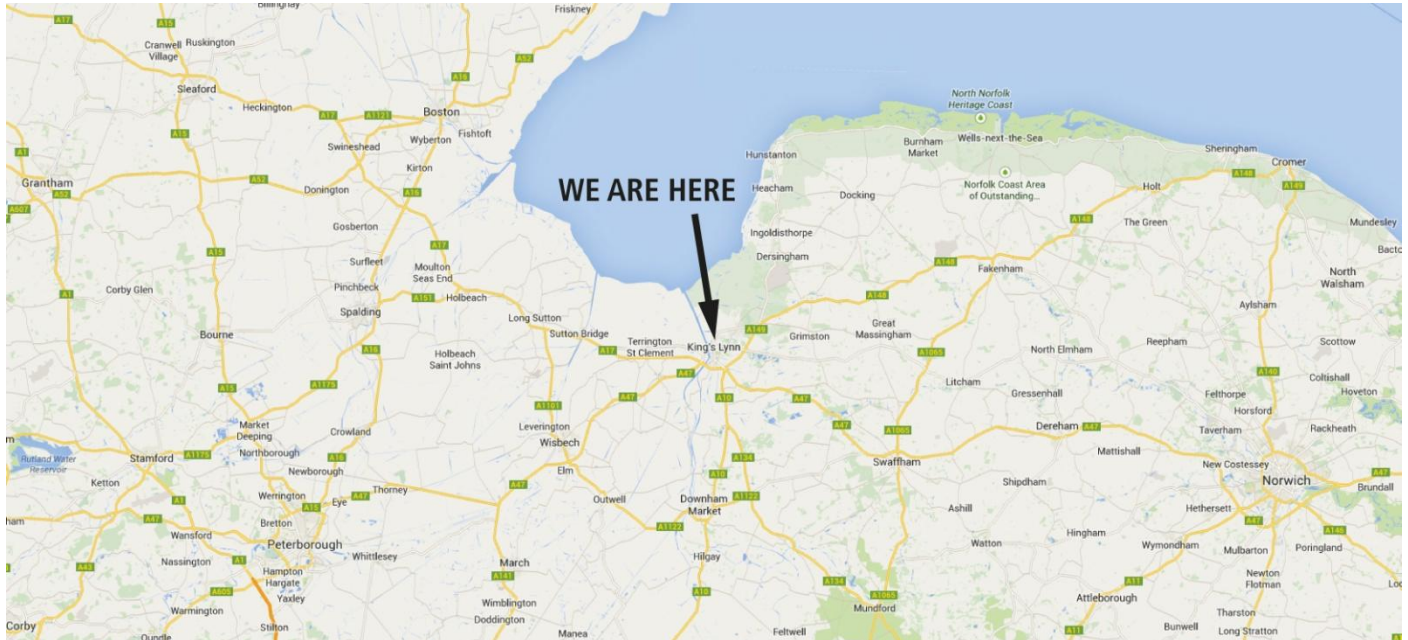

## Visiting Listawood Trade Supplies

Listawood Trade Supplies is located in King's Lynn in West Norfolk and is easily reached by all major roads or from King's Lynn train station.

### By Car

All major roads (A17, A47, A10 and A149) to King's Lynn converge on the Hardwick Roundabout

- Take the A149 towards Hunstanton
- At the next roundabout turn left
- At the next roundabout head straight on
- At the next roundabout (Sainsbury's) take the 4<sup>th</sup> exit, sign posted Hardwick Industrial Estate on to "Scania Way"
- At the end of the road turn right on to "Old Meadow Road"
- Follow the road all the way to the end and turn right onto "Rollesby Road"
- We are 250 meters on the left hand side

### By Rail

King's Lynn train station is on the main King's Cross – Cambridge – Ely line and is a 10 minute taxi ride to our location

### Our Address

AT Promotions Ltd t/a Listawood Trade Supplies, 24 Rollesby Road, Hardwick Industrial Estate,  
King's Lynn, Norfolk, PE30 4LS

**If you have problems finding us then please call us on +44 (0)1553 818848  
and we can give you further instructions over the phone.**